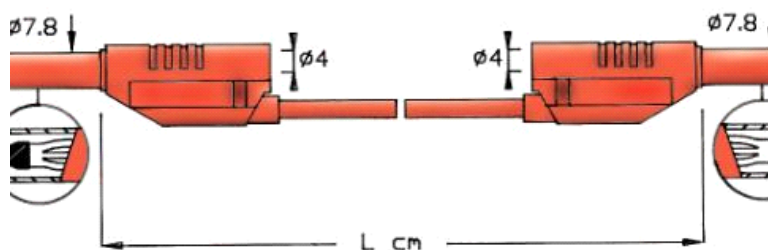

Test Leads, Type 2711 Silicone, Black, 25cm

Black, 25cm Quality Test Leads with fixed cap, double insulated highly flexible silicone, 0.75 mm² 12A with isolated stackable 4 mm safety banana plugs.

Technical data:

Security category:
IEC 61010 Category:
Color:
Length (cm):

CAT III; CAT IV
Kat III 1000V- Kat IV 600V
Black
25

Related products

EAN

EL-NR

Product