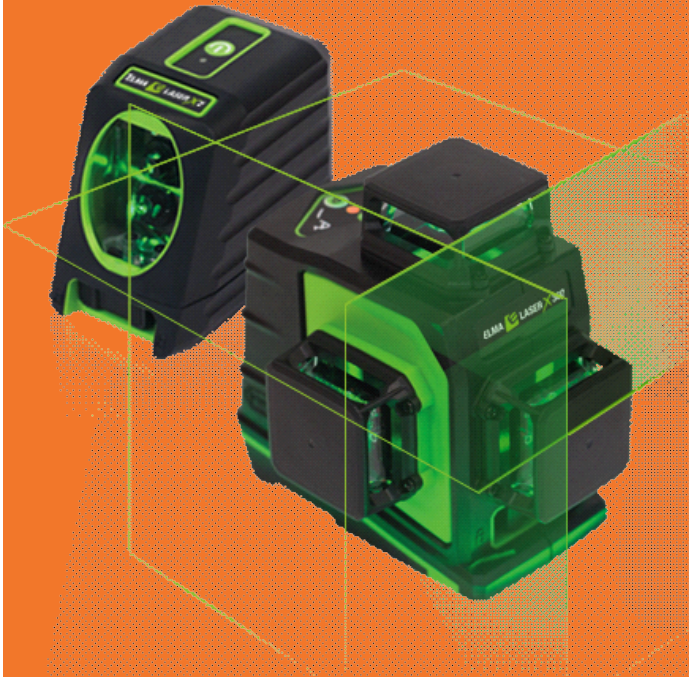

Laser X series

– New line- and cross lasers with green laser light

[See both models here](#)

Sagab by Elma
– The Original World
of Sticks

[Read more](#)

SAGAB 

SUPPORT
7022 1000

FAST
DELIVERY

OPENING HOURS
MON-FRI 8-16

LATEST
NEWS

SERVICE &
CALIBRATION

NEWS

[See all news](#)

Elma BM2805 Multimeter, True RMS

Elma BM2805 is a sturdy TRMS multimeter with backlit LED display capable of measuring voltage, current, frequency, resistance, capacitance, diodes and continuity. Functions include max-hold, data-hold, auto-range, relative values and VFD filter.

[Read more](#)

It's still not just for looks!

If you are a regular visitor to our site, you may have noticed that our homepage has gotten a slight makeover.

[Read more](#)

Elma X one - True RMS multi and voltage tester

With Elma X One, Elma is reinventing the voltage tester. Never have there been so many smart and well thought out functions in one instrument. Elma X One is a smart true RMS multimeter which combines the voltage tester with open current clamps in a very slim design. Suitable for work with the power on.