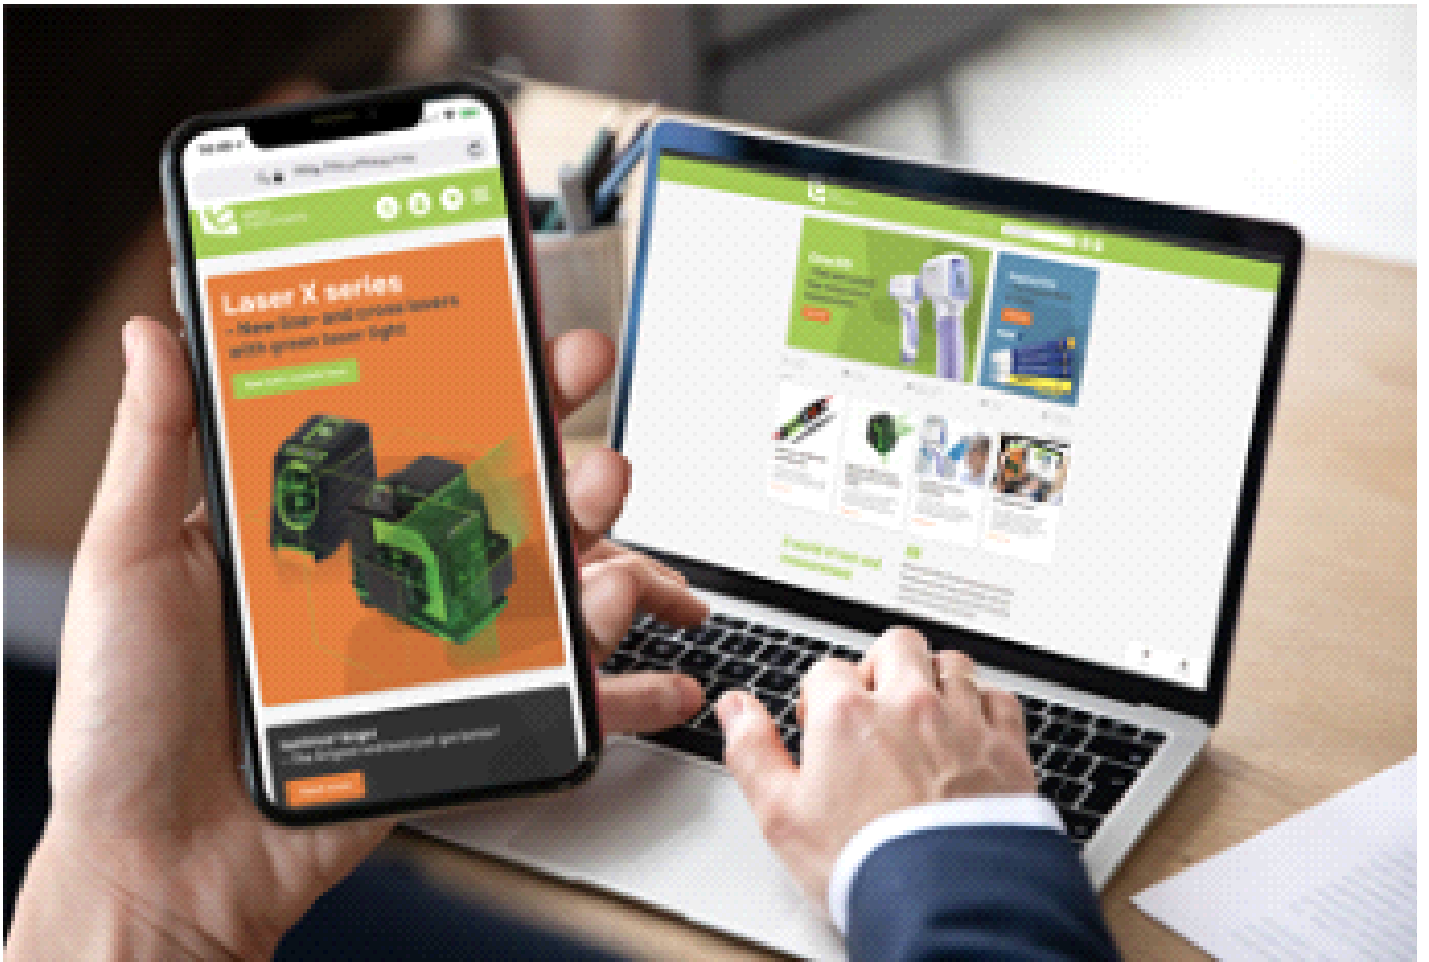

OPENING HOURS
MON-FRI 8-16

LATEST
NEWS

SERVICE &
CALIBRATION

NEWS

[See all news](#)

Elma BM2805 Multimeter, True RMS

Elma BM2805 is a sturdy TRMS multimeter with backlit LED display capable of measuring voltage, current, frequency, resistance, capacitance, diodes and continuity. Functions include max-hold, data-hold, auto-range, relative values and VFD filter.

[Read more](#)

It's still not just for looks!

If you are a regular visitor to our site, you may have noticed that our homepage has gotten a slight makeover.

[Read more](#)

Elma X one - True RMS multi and voltage tester

With Elma X One, Elma is reinventing the voltage tester. Never have there been so many smart and well thought out functions in one instrument. Elma X One is a smart true RMS multimeter which combines the voltage tester with open current clamps in a very slim design. Suitable for work with the power on.