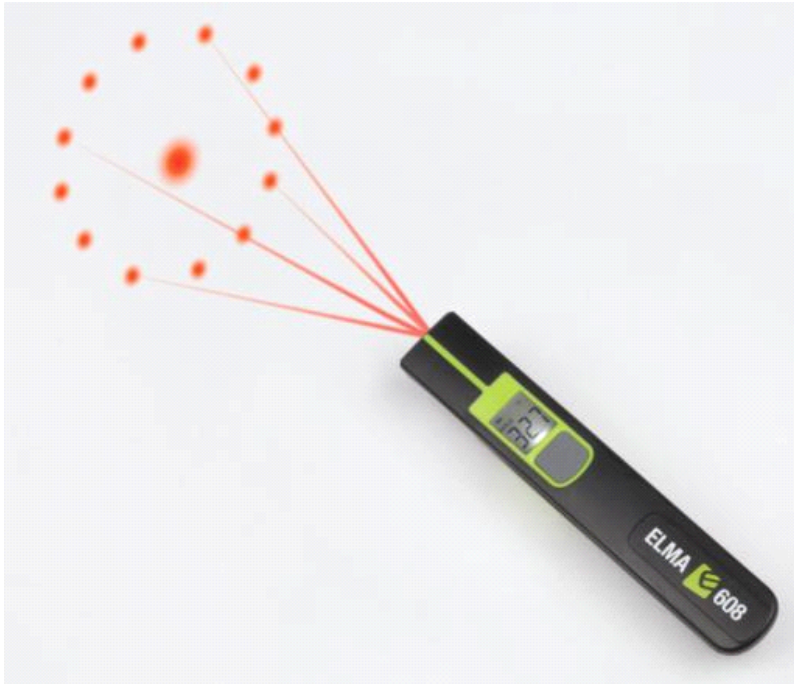

Elma 608 – Miniature infrared thermometer in convenient pen size

With clever circle laser marking of measurement area

Elma 608 is an easy and small IR thermometer made in a practical pen size – fits right in the shirt pocket. The instrument measures surface temperatures without contact. Easy and fast. Elma 608 is provided with a unique circular laser marking, making the area of measurement clearly visible. Furthermore the instrument is equipped with min/max/hold function and a clear, backlit display. The instrument is delivered ready to use including batteries.

Technical data:

Display :	LCD monocrom
Battery:	1 x 1,5V LR6 (inkl.)
Dimensions:	149x25x27 mm
Display:	3 ½ ciffer
Emission:	0,95
IR range:	-33...500°C
IR resolution:	0,1° (-9,9...199,9°C)
IR Temperature accuracy:	+/-2% eller +/-2°C, hvad som er størst
Measurement conditions:	9:1
Net weight:	74g
Updated:	04-08-2020 10:42
Temperature range Min (°C):	-33
Temperature Range Max (°C):	500
Emission value adjustable:	No
Measurement ratio:	9:1
Laser marking:	Circle
Laser (number):	12
Battery:	1 pcs, AA, Incl.
Weight (g):	74
Dimensions HxBxD (mm):	149x25x27