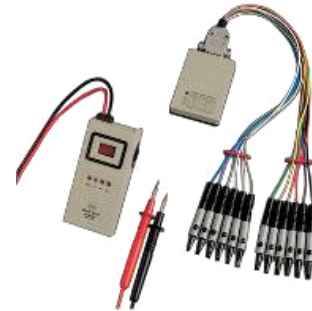

## Elma Testocom 2/12

wire/cable sorting tool

EAN 5703317410702 / EL-NR 6398157766

The Elma Testocom is a smart wire and cable sorting tool, which offers the opportunity to identify 12 wires at once. With multiple transmitters up to 160 wires at once. With Elma Testocom, one employee can identify and mark up multiple wires at once and test for continuity, broken wires, shorts and alike. The instrument consists of two parts. A transmitter and a receiver. With LEDs and digits on the display, the instrument identifies wires. Typically used to identify wires in data, telecom and multiple wire cables. The installation must be deenergized during test. The instrument is delivered incl. test leads with clips.

### Technical data:

Range:	0-10km
Max resistance :	10k $\Omega$ ;
Battery:	9V (Incl)
Dimensions (in bag):	360x310x90mm
Weight:	1kg